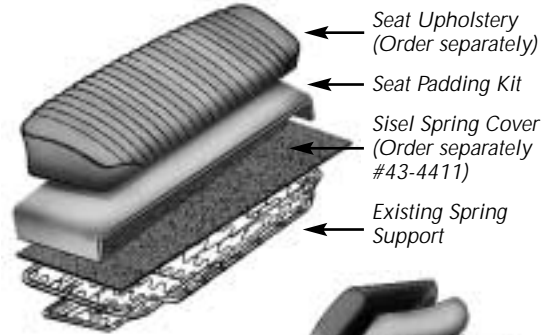

Seat Padding • Nose Mask

BUG SEDAN & CONVERTIBLE

BUG
SEDAN
AND
CONV.

For maximum comfort, replace worn seat padding at the same time you're installing new TMI seat upholstery!

Seat Padding Kits

Bug Sedan and Convertible 1954-1979

PART #	DESCRIPTION
Front Only	
43-1110	'54-67 Front Bottom Only; 1 pair
43-1000	'68-72 Front Bottom Only; 1 pair
43-1111	'73-76 Front Bottom Only; 1 pair
43-1011	'77-79 Front Molded Backrest Only; 1 each
43-1017	'77-79 Front Molded Bottom Only; 1 each
43-1103	'54-64 Front Bottom and Backrest; 1 each
43-1104	'65-67 Front Bottom and Backrest; 1 each (also fits European application)
43-1105	'68-72 Front Bottom and Backrest; 1 each*
43-1106	'73 Front Bottom and Backrest; 1 each**
43-1107	'74-76 Front Bottom and Backrest; 1 each*
Rear Only	
43-1118	'54-64 Bug Sedan; Rear Bottom and Backrest; 1 each
43-1119	'65-77 Bug Sedan; Rear Bottom and Backrest; 1 each
43-1316	'58-64 Bug Convertible; Rear Bottom and Backrest; 1 each
43-1317	'65-79 Bug Convertible; Rear Bottom and Backrest; 1 each

* Does not include headrest portion

** Complete, covers headrest area

Seat Construction Guide

#43-1011 Backrest