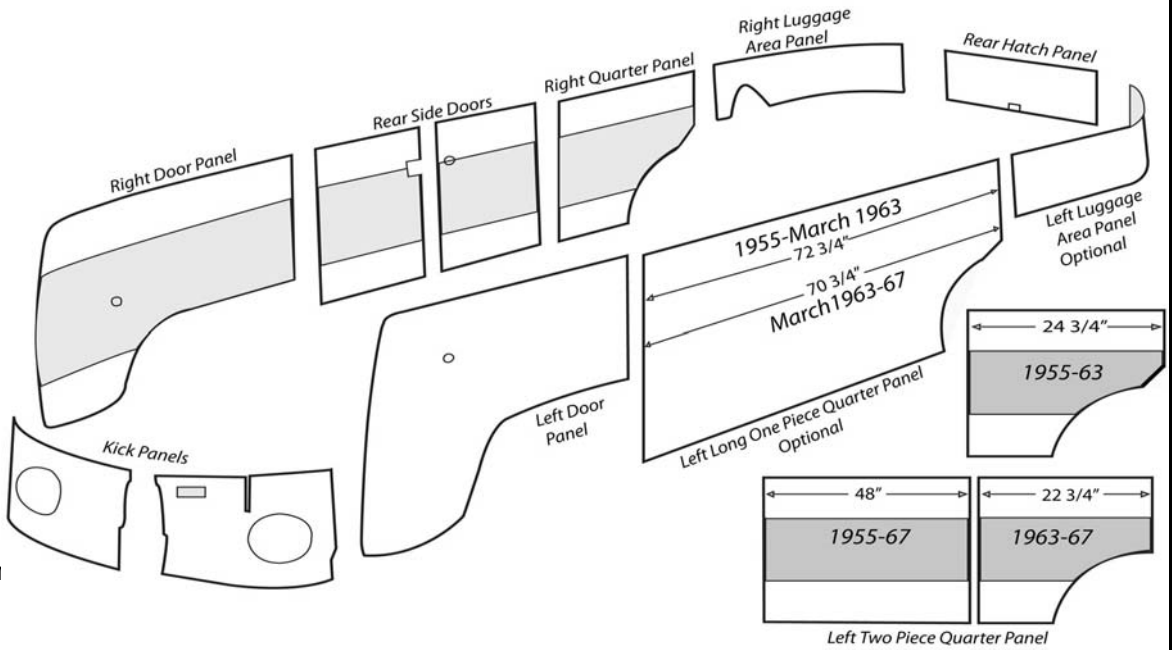

10-2116 / 19-2116 VW Bus Panel Kits

1955-Early 1960

Color Selection

10-Series Vinyl

- 11 Black
- 12 Brown
- 13 Tan
- 14 Beige
- 15 Off-White
- 16 Grey
- 17 Red
- 18 Blue
- 20 White
- 21 Charcoal
- 22 Cream
- 24 Water Blue
- 25 Pea Green
- 85 Dark Green
- 88 Chalk
- 90 Saddle
- 957 Bright Red

COMPLETE PANEL KITS - Fits from 1955 thru March 1960 Vin # 569928

	Vintage	Standard	Years	Description
New	19-2116	10-2116	1955-60	VW Bus Complete 10 Piece Kit, Includes all Below; Thru March 1960
New	19-2116L	10-2116L	1955-60	VW Bus Complete 9 Piece Kit, Includes all Below Except for Long Panel

OPTIONAL BEHIND FRONT SEATS PANELS

New	19-2106	10-2106	1955-67	Behind Front Seats Panels, Walk-Thru, 2 Pieces
	19-2136	10-2136	1955-67	Behind Front Seats Center Panel, NON-Walk-Thru, 2 Pieces
	19-2137	10-2137	1955-62	Spare Tire Partition Center Panel, 1 Piece
	19-2139	10-2139	1955-62	Drink Tray Insert Panel, 1 Piece, Fits into Top of Spare Tire Partition
New	Cup-Holder-2.75"		All	Cup Holder for Drink Tray Insert Panel, 1 Each,