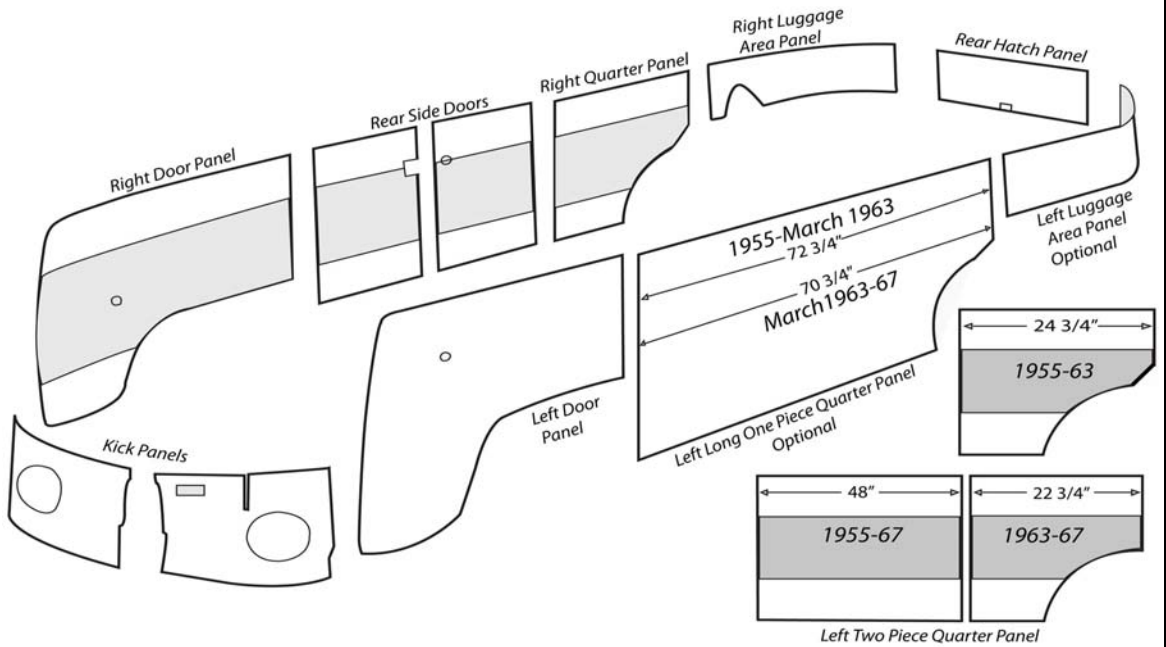

10-2147 / 19-2147 VW Bus Panel Kits

1960-Early 1961

Color Selection

10-Series Vinyl

- 11 Black
- 12 Brown
- 13 Tan
- 14 Beige
- 15 Off-White
- 16 Grey
- 17 Red
- 18 Blue
- 20 White
- 21 Charcoal
- 22 Cream
- 24 Water Blue
- 25 Pea Green
- 85 Dark Green
- 88 Chalk
- 90 Saddle
- 957 Bright Red

COMPLETE PANEL KITS - Fits from March 1960 Vin # 614456 thru March 1961 Vin # 749000

	Vintage	Standard	Years	
New	19-2147	10-2147	1960-61	VW Bus Complete 10 Piece Kit, Includes all Below; Thru March 1960
New	19-2147L	10-2147L	1960-61	VW Bus Complete 9 Piece Kit, Includes all Below Except with Long Panel

OPTIONAL BEHIND FRONT SEATS PANELS

New	19-2106	10-2106	1955-67	Behind Front Seats Panels, Walk-Thru, 2 Pieces
	19-2136	10-2136	1955-67	Behind Front Seats Center Panel, NON-Walk-Thru, 2 Pieces
	19-2137	10-2137	1955-62	Spare Tire Partition Center Panel, 1 Piece
	19-2139	10-2139	1955-62	Drink Tray Insert Panel, 1 Piece, Fits into Top of Spare Tire Partition
	Cup-Holder-2.75"		All	Cup Holder for Drink Tray Insert Panel, 1 Each,