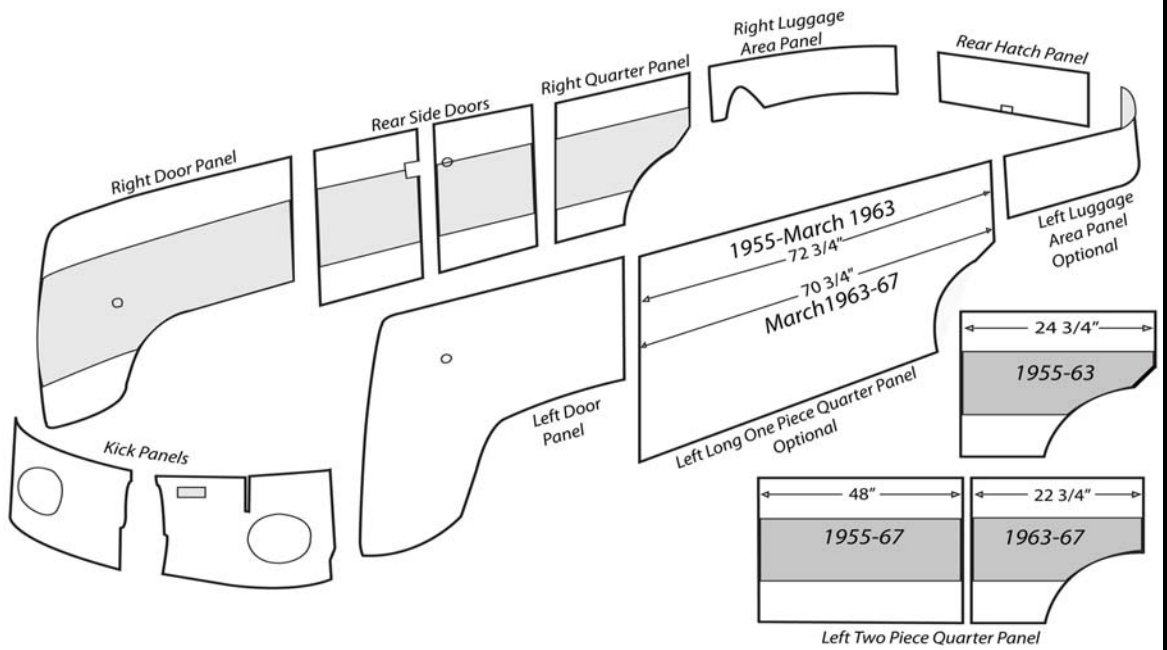

10-2133 / 19-2133 VW Bus Panel Kits

Late 1961-1963

Color Selection

10-Series Vinyl

- 11 Black
- 12 Brown
- 13 Tan
- 14 Beige
- 15 Off-White
- 16 Grey
- 17 Red
- 18 Blue
- 20 White
- 21 Charcoal
- 22 Cream
- 24 Water Blue
- 25 Pea Green
- 85 Dark Green
- 88 Chalk
- 90 Saddle
- 957 Bright Red

COMPLETE PANEL KITS - Fits from March 1961 Vin # 749000 thru 1962 Model Year

	Vintage	Standard	Years	
New	19-2133	10-2133	1961-63	VW Bus Complete 10 Piece Kit, Includes all Below; Thru 1962
New	19-2133L	10-2133L	1961-63	VW Bus Complete 9 Piece Kit, Includes all Below Except with Long Panel

OPTIONAL BEHIND FRONT SEATS PANELS

New	19-2106	10-2106	1955-67	Behind Front Seats Panels, Walk-Thru, 2 Pieces
	19-2136	10-2136	1955-67	Behind Front Seats Center Panel, NON-Walk-Thru, 2 Pieces
	19-2137	10-2137	1955-62	Spare Tire Partition Center Panel, 1 Piece, Square Corners
	19-2139	10-2139	1955-62	Drink Tray Insert Panel, 1 Piece, Fits into Top of Spare Tire Partition
	Cup-Holder-2.75"		All	Cup Holder for Drink Tray Insert Panel, 1 Each,