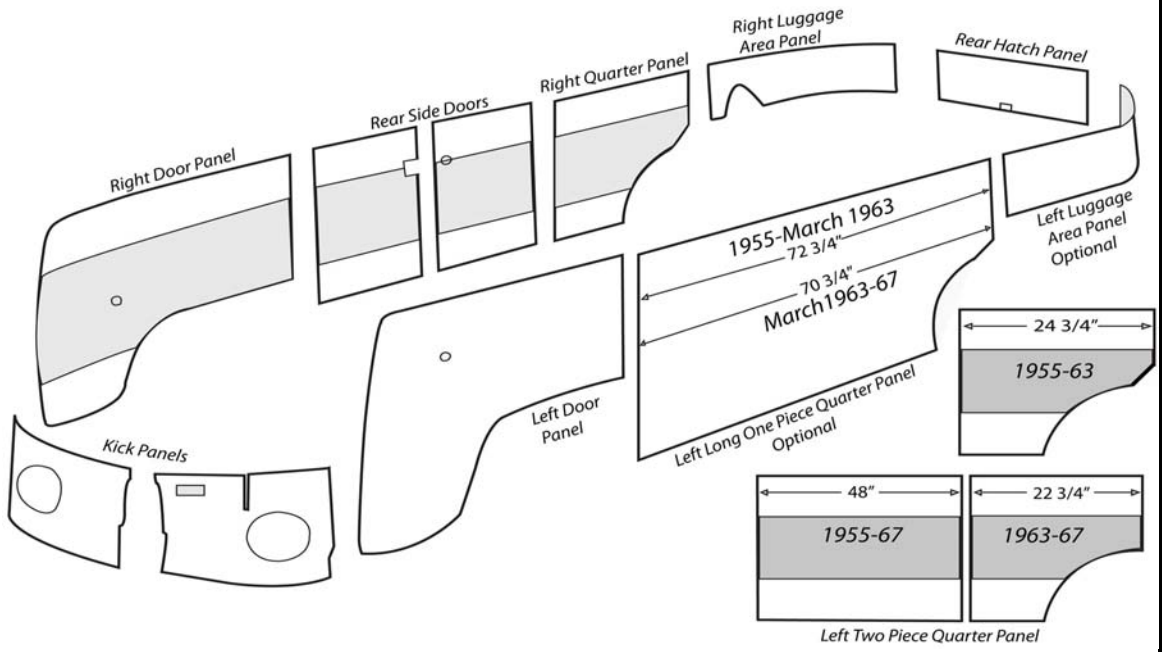

10-2115 / 19-2115 VW Bus Panel Kits

Late 1963-67

Color Selection

10-Series Vinyl

- 11 Black
- 12 Brown
- 13 Tan
- 14 Beige
- 15 Off-White
- 16 Grey
- 17 Red
- 18 Blue
- 20 White
- 21 Charcoal
- 22 Cream
- 24 Water Blue
- 25 Pea Green
- 85 Dark Green
- 88 Chalk
- 90 Saddle
- 957 Bright Red

COMPLETE PANEL KITS - Fits from March 1963 Vin # 1080104 thru 1967 Model Year

	Vintage	Standard	Years	Description
New	19-2115	10-2115	1963-67	VW Bus Complete 10 Piece Kit, Includes all Below; From March 1963
New	19-2115L	10-2115L	1963-67	VW Bus Complete 9 Piece Kit, Includes all Below Except with Long Panel

OPTIONAL BEHIND FRONT SEATS PANELS

New	19-2106	10-2106	1955-67	Behind Front Seats Panels, Walk-Thru, 2 Pieces
	19-2136	10-2136	1955-67	Behind Front Seats Center Panel, NON-Walk-Thru, 2 Pieces
	19-2138	10-2138	1963-67	Spare Tire Partition Center Panel, 1 Piece, Rounded Corners
	19-2140	10-2140	1963-67	Drink Tray Insert Panel, 1 Piece, Fits into Top of Spare Tire Partition
	Cup-Holder-2.75"		All	Cup Holder for Drink Tray Insert Panel, 1 Each,