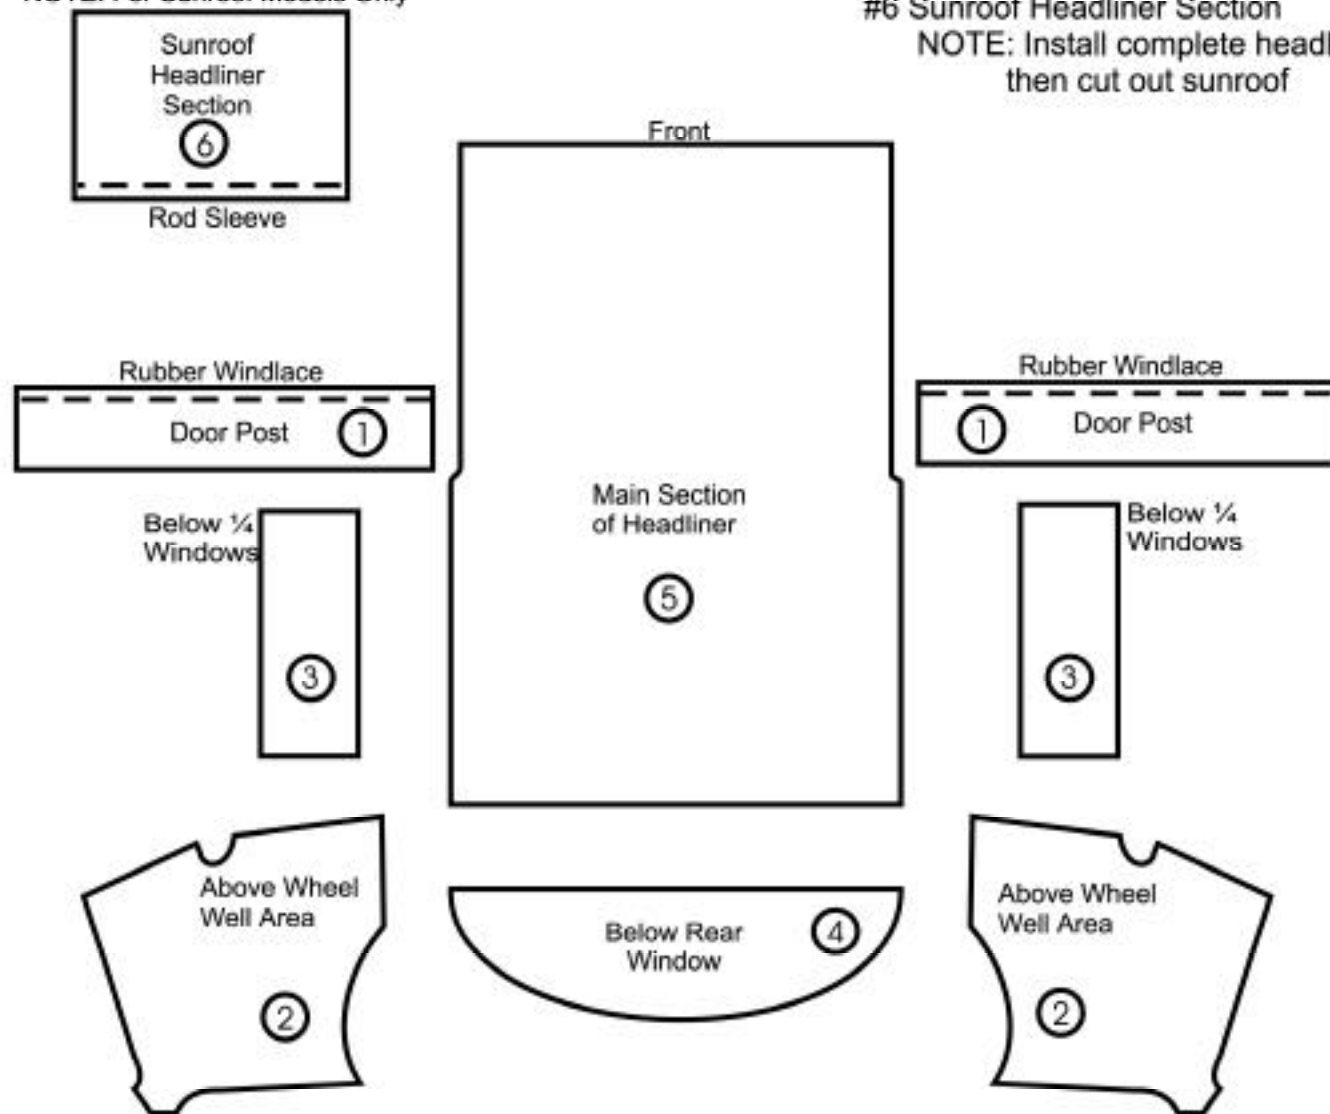

Original Style Bug Headliner Diagram

W/o Sunroof   W/Sunroof
20-1120 '73-'77   20-1113 '73-'77
20-1121 '74 Only

Installation Order:

1. #1 Door Post
2. #2 Above Wheel Well Area
3. #3 Below 1/4 Windows
4. #4 Below Rear Windows
5. #5 Main Section of Headliner
6. #6 Sunroof Headliner Section

NOTE: Install complete headliner then cut out sunroof

NOTE: For Sunroof Models Only

**HAVING PROBLEMS
WITH INSTALLATION?**
Give us a chance to help by calling
our toll free number

Monday thru Friday 9:30am to 4:00pm PST

1-800-624-2005
www.tmproducts.com