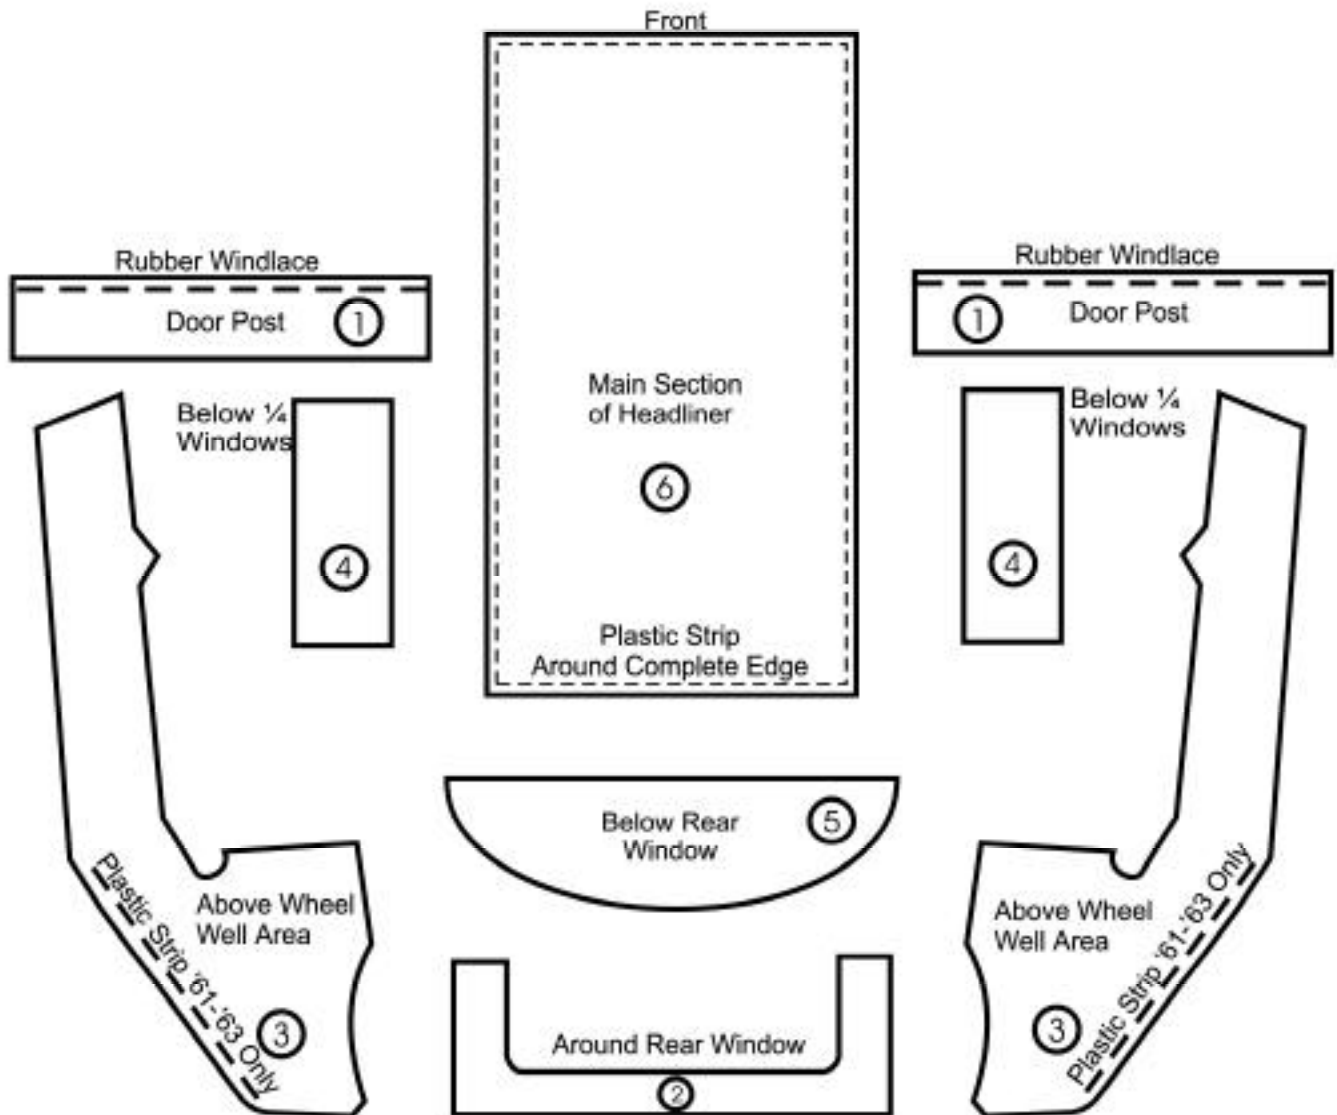

# Original Style Bug Headliner Diagram

## W/o Sunroof

20-1115 - '53-'60

20-1116 - '61-'62

20-1117 - '63 Only

## Installation Order:

- #1 Door Post
- #2 Around Rear Window
- #3 Above Wheel Well Area
- #4 Below ¼ Windows
- #5 Below Rear Windows
- #6 Main Section of Headliner

**HAVING PROBLEMS  
WITH INSTALLATION?**  
Give us a chance to help by calling  
our toll free number