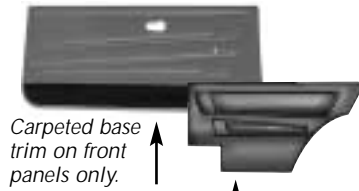

Door Panels

RABBIT, CABRIOLET, GOLF, SCIROCCO, JETTA

Why TMI Door Panels?

It's worth checking to know if your new Door Panel uses cardboard or masonite wood panels. Cardboard can bend easily, and may deform, especially when dampened by rain or snow. Even cleaning sprays working in around the edges can begin the deterioration process. TMI only uses masonite wood backing. Wood is the ultimate in lasting quality. Extremely rigid, durable, and unaffected by moisture, they last and look new longer!

Carpeted base trim on front panels only.

Original style 2 door sedan rear panel

Original style 4 door Rabbit and truck front panel

Carpeted base trim on front & rear panels.

Original style 4 door rear panel