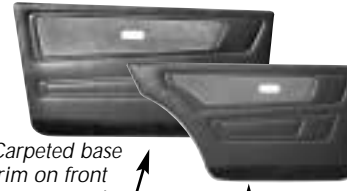

Door Panels

RABBIT, CABRIOLET, GOLF, SCIROCCO, JETTA

Why TMI Door Panels?

It's worth checking to know if your new Door Panel uses cardboard or masonite wood panels. Cardboard can bend easily, and may deform, especially when dampened by rain or snow. Even cleaning sprays working in around the edges can begin the deterioration process. TMI only uses masonite wood backing. Wood is the ultimate in lasting quality. Extremely rigid, durable, and unaffected by moisture, they last and look new longer!

If you demand an exact match to Factory Embossing ...your only choice is TMI. Our door panels are embossed with a tool made from the ORIGINAL Volkswagen door panel! They look great!

Original style 2 door sedan and convertible front panel

Carpeted base trim on front panels only.

Original style 2 door sedan rear panel

Original style 4 door Rabbit and truck front panel

Carpeted base trim on front & rear panels.

Original style 4 door rear panel