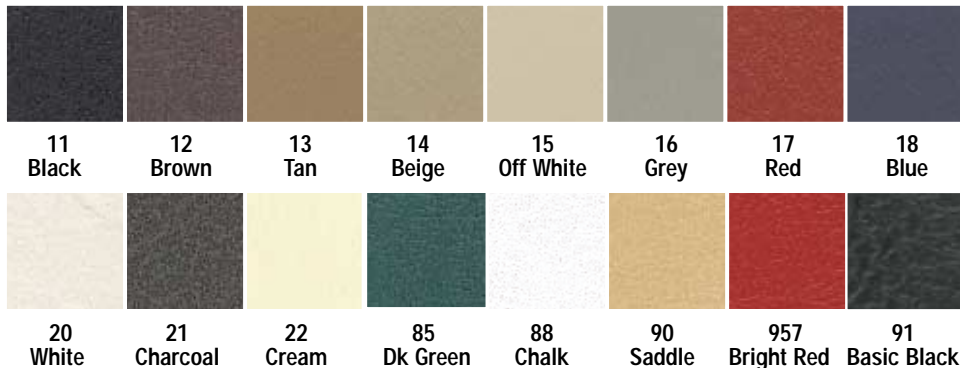

Original Air Cooled Upholstery

Smooth Leatherette

Basket Weave

Square Weave