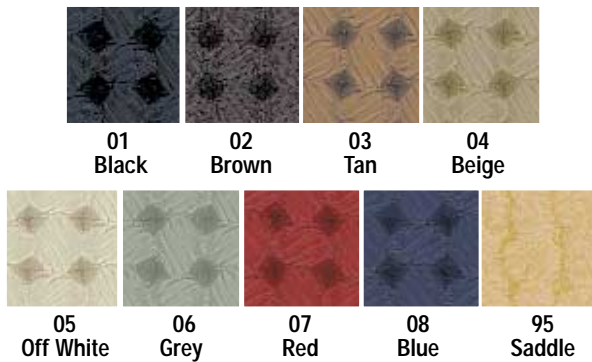

Original Air Cooled Upholstery

Smooth Leatherette

Basket Weave

Square Weave